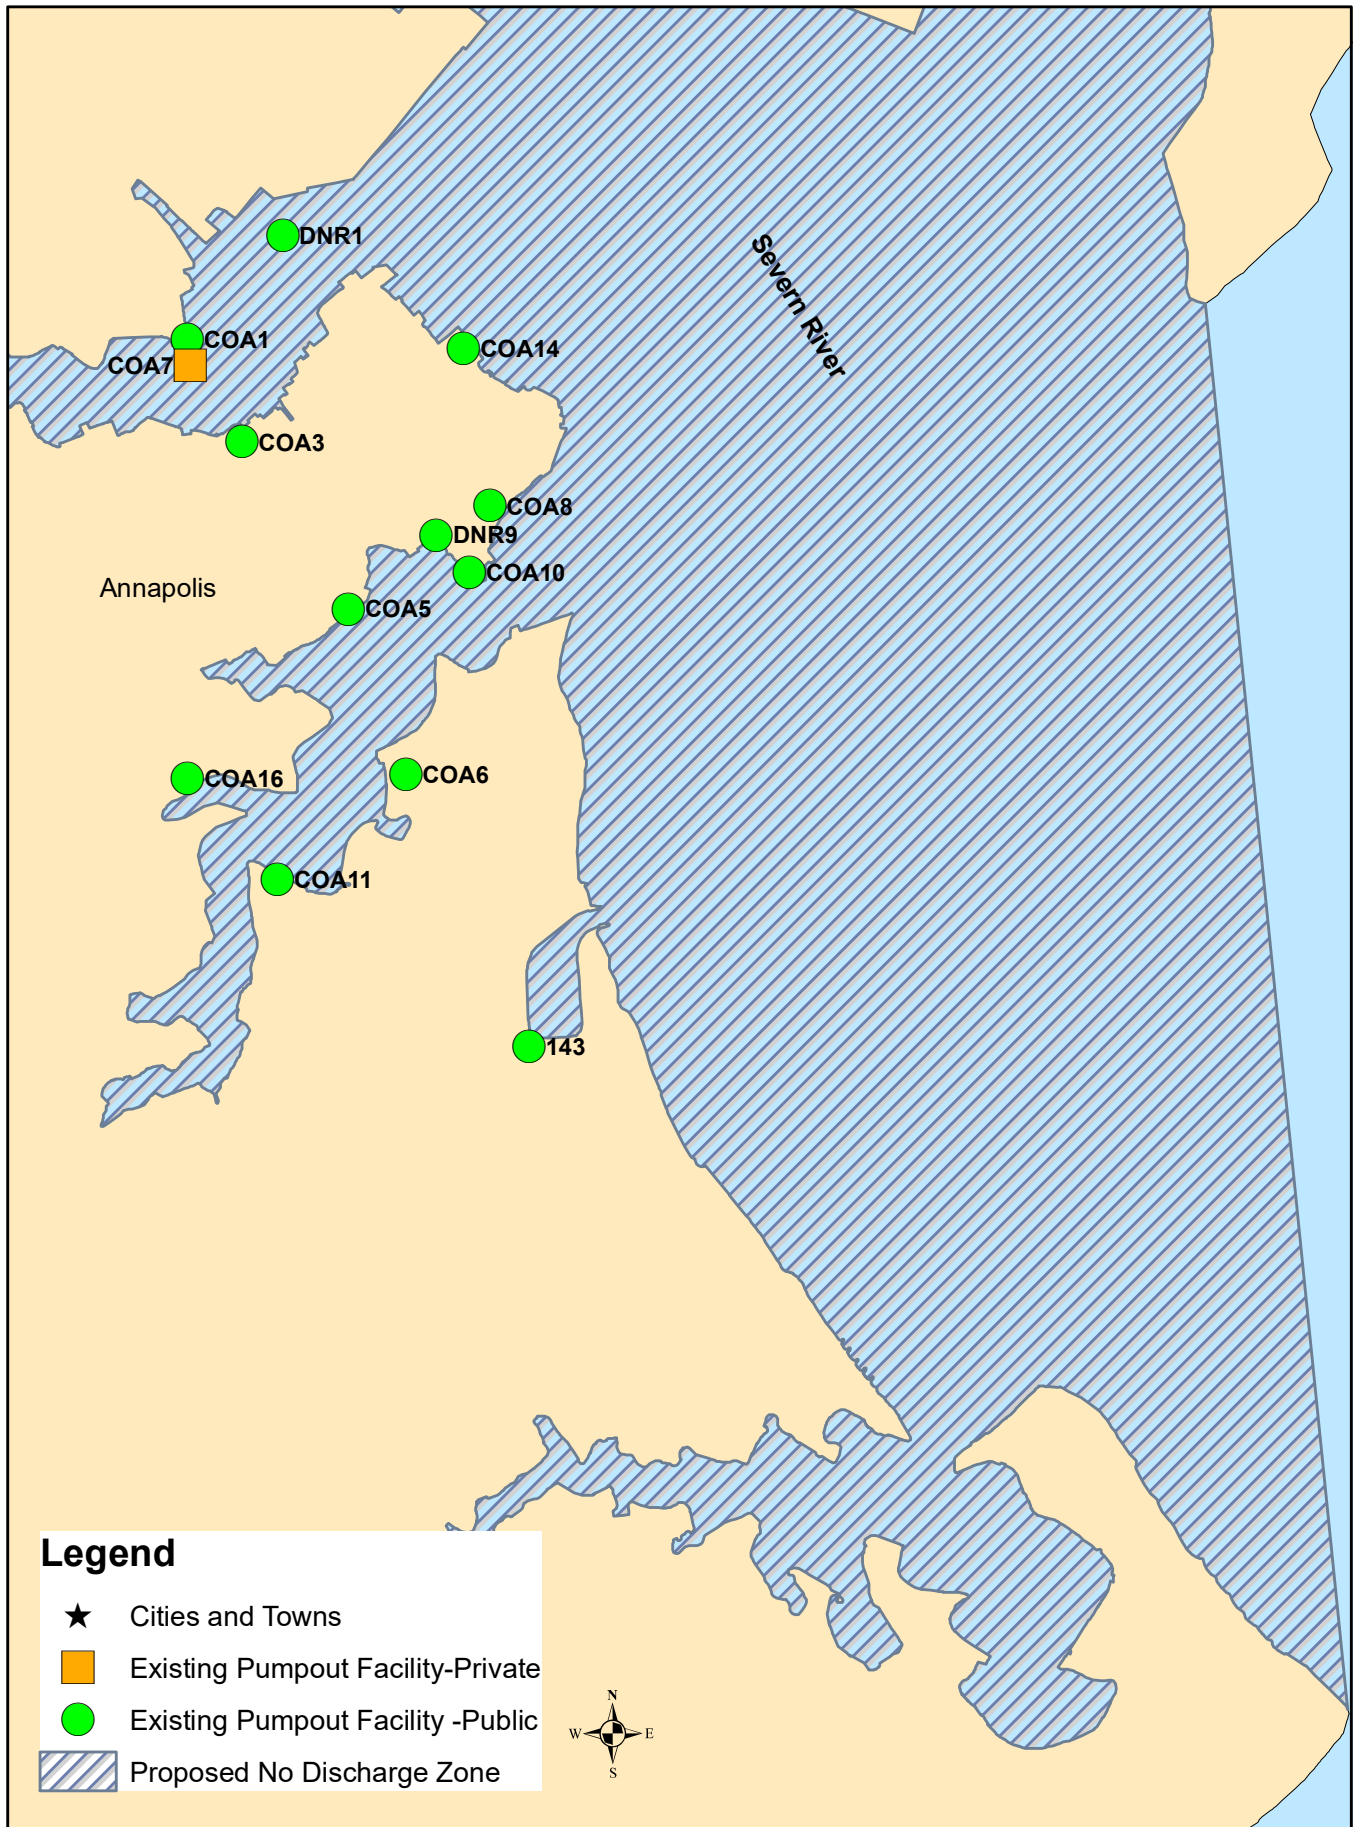

Map 9: Severn Area

Marinas with Pumpouts: MAP 9

River	Creek	Marina	Map Code	Lat (N)	Long (W)	Phone #	Address	City	Slips	Pubic/Private	Marina Website
Severn	Back	Mears Marina Annapolis	COA5	38°58'04.8"	76°28'53.1"	410 268 8282	519 Chester Ave	Annapolis	186	Public	www.mearsannapolis.com
Severn	Back	Port Annapolis Marina	COA6	38°57'49.0"	76°28'43.6"	410 269 1990	7074 Bembe Beach Rd	Annapolis	225	Public	www.portannapolis.com
Severn	Back	Horn Point Harbor Marina	COA8	38°58'11.8"	76°28'34.4"	410 263 0550	105 Eastern Ave	Annapolis	56	Public	www.hornpointharbor.com
Severn	Back	Eastport Yacht Center	COA10	38°58'06.1"	76°28'36.7"	410 280 9988	726 2nd St	Annapolis	101	Public	www.eyc.ertem.com
Severn	Back	JPort Marina	DNR9	38°58'09.6"	76°28'39.9"	410 280 8692	213 Eastern Avenue	Annapolis	22	Public	www.jworldannapolis.com
Severn	River Direct	Chesapeake Harbour Marina	143	38°57'34.3"	76°28'30.8"	410 268 1969	2030 Chesapeake Harbour Dr	Annapolis	198	Public	www.chesapeakeharbourmarina.com
Severn	River Direct	Annapolis Maryland Capital Yacht Club	COA14	38°58'24.9"	76°28'37.4"	410 269 5219	16 Chesapeake Landing	Annapolis	82	Public	www.amcyc.com