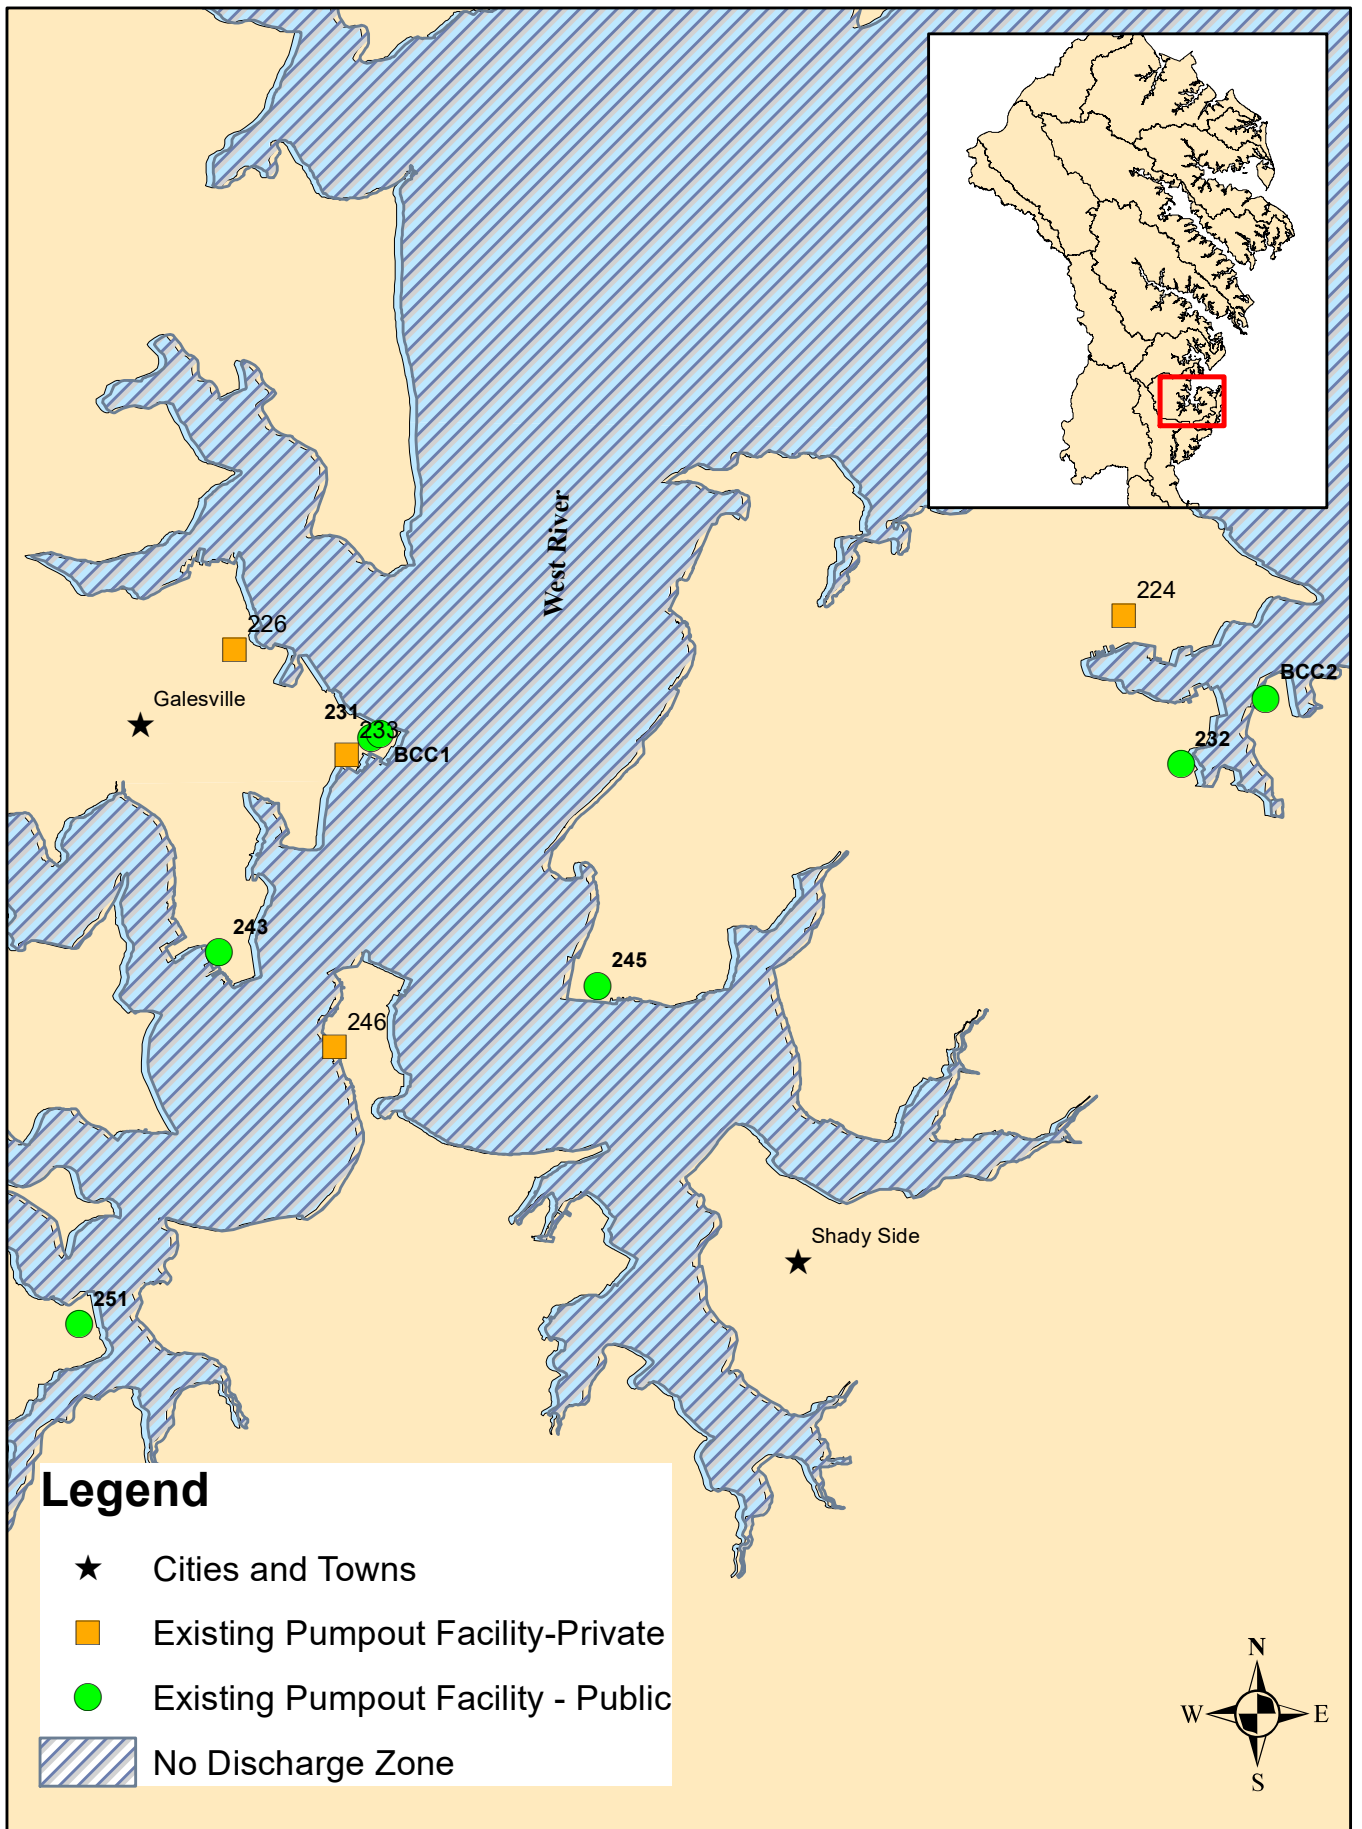

Map 8: West River Area

0 0.5 1 Miles

Marinas with Pumpouts: MAP 8

River	Creek	Marina	Map Code	Lat (N)	Long (W)	Phone #	Address	City	Slips	Pubic/Private	Marina Website
West	Johns	Shady Oaks Marina	251	38°49'44.9"	76°32'52.9"	410 867 7700	846 Shady Oaks Rd	West River	45	Public	
West	Parish	Backyard Boats	232	38°50'36.0"	76°30'41.1"	410 867 4800	4819 Woods Wharf Rd	Shady Side	59	Public	www.backyardboats.com
West	Parish	Parrish Creek Marina	224	38°50'30.7"	76°30'43.9"	410 867 9550	1442 Ford Rd	Shady Side	141	Private	www.clarkslanding.com
West	River Direct	West River Fuel Dock	BCC1	38°50'35.4"	76°32'10.4"	410 867 1444	4801 Riverside Dr	Galesville	0	Public	
West	River Direct	WestRhode Riverkeeper Pumpout Boat	BCC2	38°50'39.3"	76°30'30.8"	443 221 5104	4800 Atwell Rd	Shady Side	0	Public	www.westrhoderiverkeeper.org
West	River Direct	Chalk Point Marine	246	38°50'10.3"	76°32'23.0"	410 991 9660	4916 West Chalk Pt Rd	West River	30	Private	www.chalkpointmarinewestriver.com
West	River Direct	Pirate's Cove Marina	233	38°50'35.7"	76°32'20.1"	410 867 3600	4817 Riverside Dr	Galesville	86	Private	www.piratescovemd.com/marina.html
West	South	Chesapeake Yacht Club	245	38°50'15.5"	76°31'52.6"	410 867 1500	4943 Hine Ave	Shady Side	150	Public	www.chesapeakeyachtclub.org
West	Tenthouse	West River Yacht Harbor	231	38°50'37.5"	76°32'15.9"	301 672 3473	4801 Riverside Dr	Galesville	178	Public	www.westriveryachtharbour.org
West	Tenthouse	Hartge Yacht Harbour	243	38°50'16.0"	76°32'35.3"	443 607 6306	4883 Church Ln	Galesville	250	Public	www.hartgeyachtharbor.com
West	Tenthouse	Hartge Yacht Yard	226	38°50'53.2"	76°32'36.3"	410 867 2188	4701 Woodfield Rd	Galesville	20	Private	www.hartgeyard.com