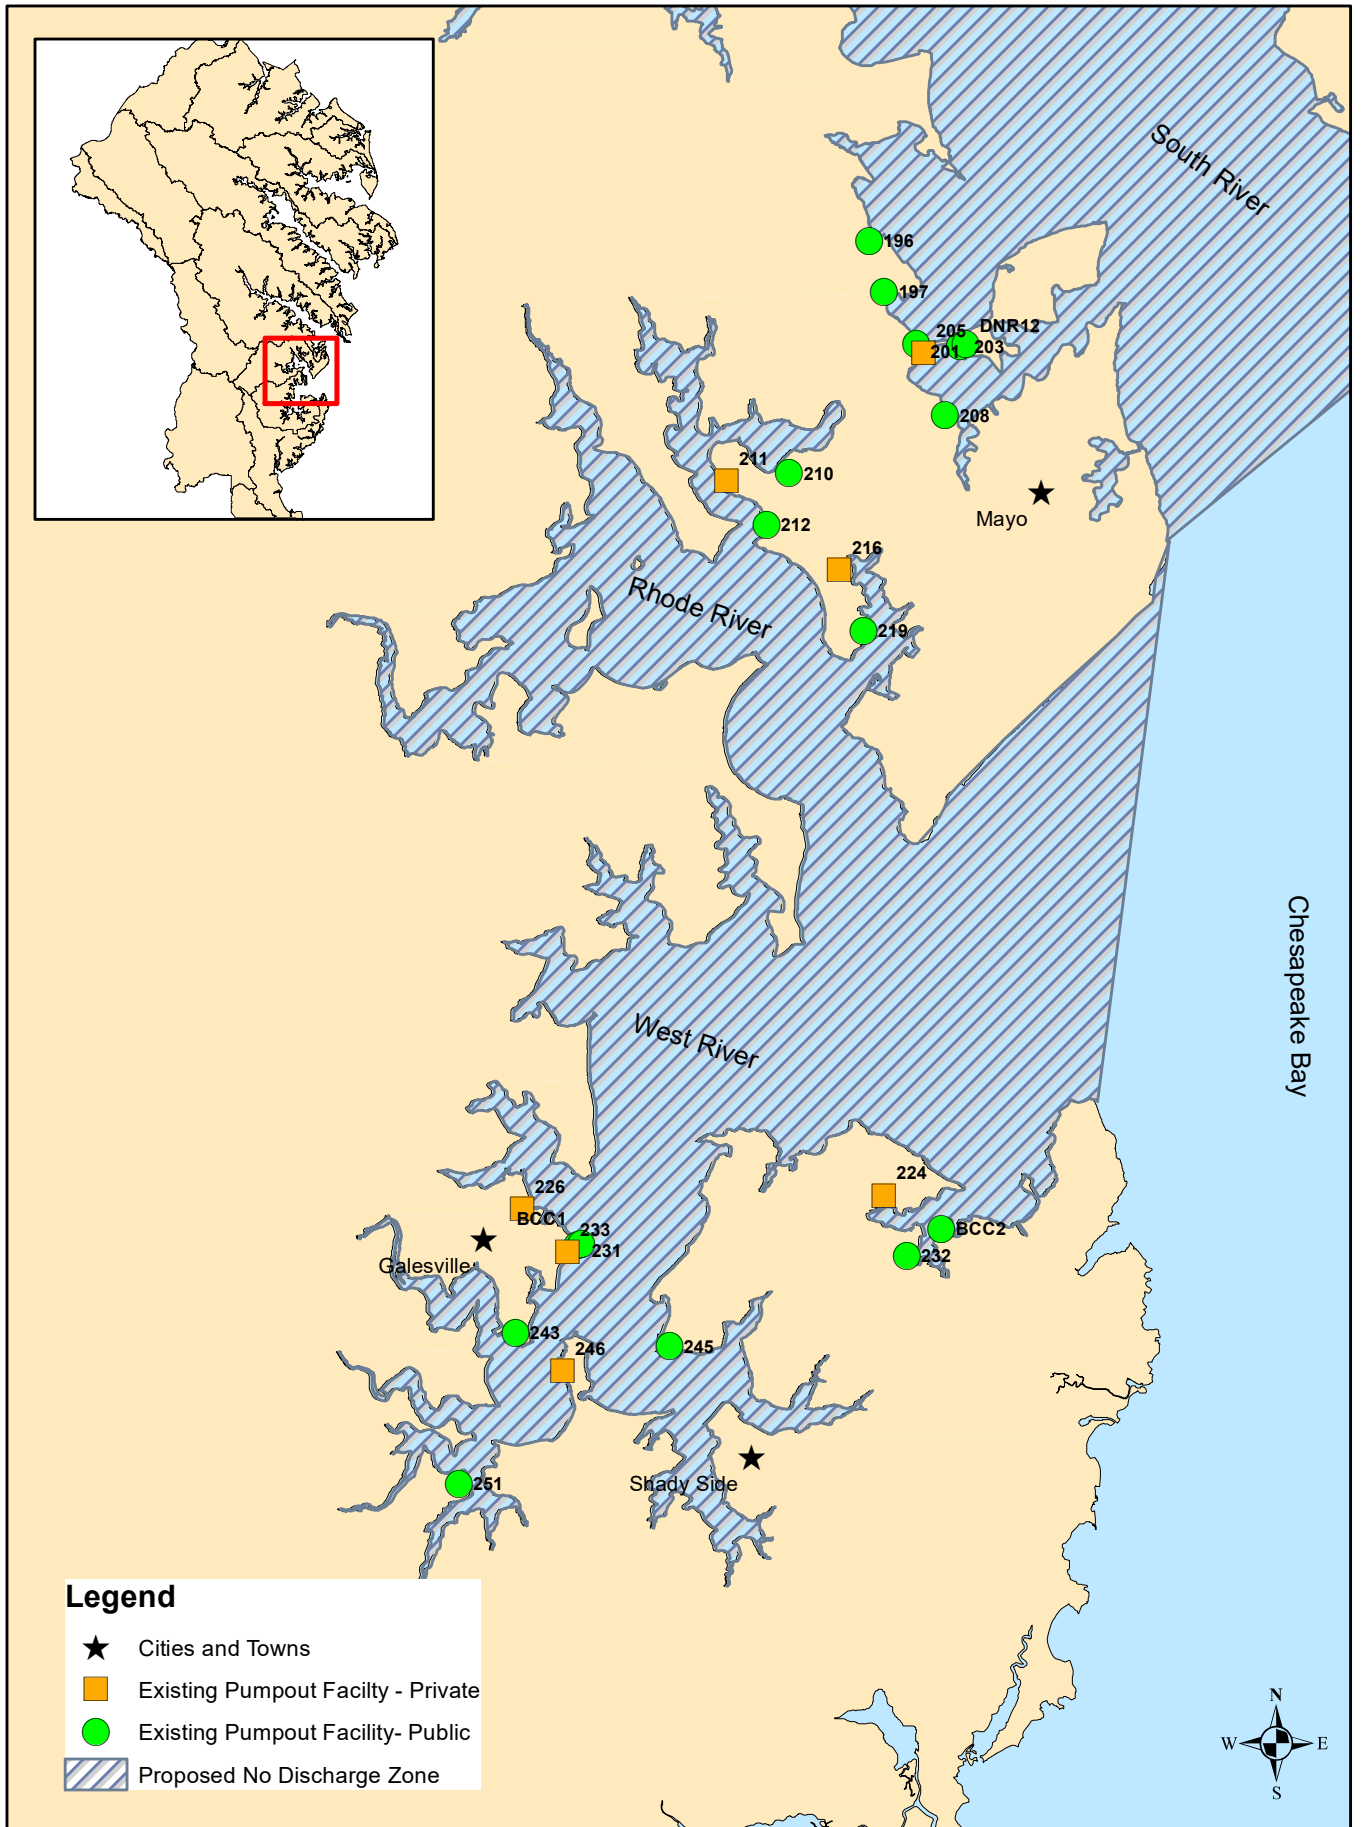

# Map 7: West/Rhode/South

Marinas with Pumpouts: MAP 7

River	Creek	Marina	Map Code	Lat (N)	Long (W)	Phone #	Address	City	Slips	Pubic/Private	Marina Website
Rhode	Cadle	Cadle Creek Marina	219	38°52'59.1"	76°30'52.7"	410 798 1915	4159 Cadle Creek Rd	Edgewater	40	Public	
Rhode	Cadle	Casa Rio Marina	216	38°53'13.8"	76°31'00.7"	410 798 4731	4079 Cadle Creek Rd	Edgewater	39	Private	<a href="http://www.casariomarina.com">www.casariomarina.com</a>
Rhode	River Direct	Rhode River Marina	211	38°53'32.1"	76°31'30.2"	410 798 1658	3932 Germantown Rd	Edgewater	108	Private	<a href="http://www.rhoderivermarina.com">www.rhoderivermarina.com</a>
Rhode	Whitemarsh	Holiday Hill Marina	210	38°53'37.0"	76°31'17.6"	410 798 9499	3910 Calawasssee Rd	Edgewater	68	Public	<a href="http://www.holidayhillmarina.com">www.holidayhillmarina.com</a>
Rhode	Whitemarsh	Bluewater Marina	212	38°53'21.4"	76°31'20.2"	410 798 6968	1024 Carrs Wharf Rd	Edgewater	52	Public	
South	Ramsay Lake	Turkey Point Marina	203	38°54'04.7"	76°30'23.4"	410 798 1369	1107 Turkey Point Rd	Edgewater	100	Public	<a href="http://www.turkeypointmarina.com">www.turkeypointmarina.com</a>
South	Ramsay Lake	Mayo Ridge Marina	208	38°53'49.7"	76°30'29.4"	410 798 1952	1293 Mayo Ridge Rd	Edgewater	68	Public	
South	Ramsay Lake	Norris Marina	DNR12	38°54'04.7"	76°30'22.4"	410 320 1628	1111 Turkey Point Road	Edgewater	55	Public	<a href="http://www.norrismarinaslips.com">www.norrismarinaslips.com</a>
South	Ramsay Lake	South River Marina	205	38°54'02.7"	76°30'35.6"	410 798 6060	1061 Turkey Point Rd	Edgewater	48	Private	<a href="http://www.southernrivermarina.com/home2.htm">www.southernrivermarina.com/home2.htm</a>
South	Selby Bay	Selby Bay Yacht Basin	196	38°54'29.0"	76°30'48.9"	410 798 0232	930 Selby Blvd	Edgewater	100	Public	<a href="http://www.selbybaymarina.com">www.selbybaymarina.com</a>
South	Selby Bay	Holiday Pt. Marina #1	197	38°54'16.8"	76°30'41.0"	410 956 2208	3774 Beach Dr Blvd	Edgewater	171	Public	<a href="http://www.holidaypointmarina.com">www.holidaypointmarina.com</a>
South	Selby Bay	Anchor Yacht Basin	201	38°54'05.2"	76°30'36.1"	410 269 6674	1048 Turkey Pt Rd	Edgewater	110	Public	<a href="http://www.anchor-yachtbasin.com">www.anchor-yachtbasin.com</a>
West	Parish	Backyard Boats	232	38°50'36.0"	76°30'41.1"	410 867 4800	4819 Woods Wharf Rd	Shady Side	59	Public	<a href="http://www.backyardboats.com">www.backyardboats.com</a>
West	Parish	Parrish Creek Marina	224	38°50'30.7"	76°30'43.9"	410 867 9550	1442 Ford Rd	Shady Side	141	Private	<a href="http://www.clarkslanding.com">www.clarkslanding.com</a>
West	River Direct	WestRhode Riverkeeper Pumpout Boat	BCC2	38°50'39.3"	76°30'30.8"	443 221 5104	4800 Atwell Rd	Shady Side	0	Public	<a href="http://www.westrhoderiverkeeper.org">www.westrhoderiverkeeper.org</a>