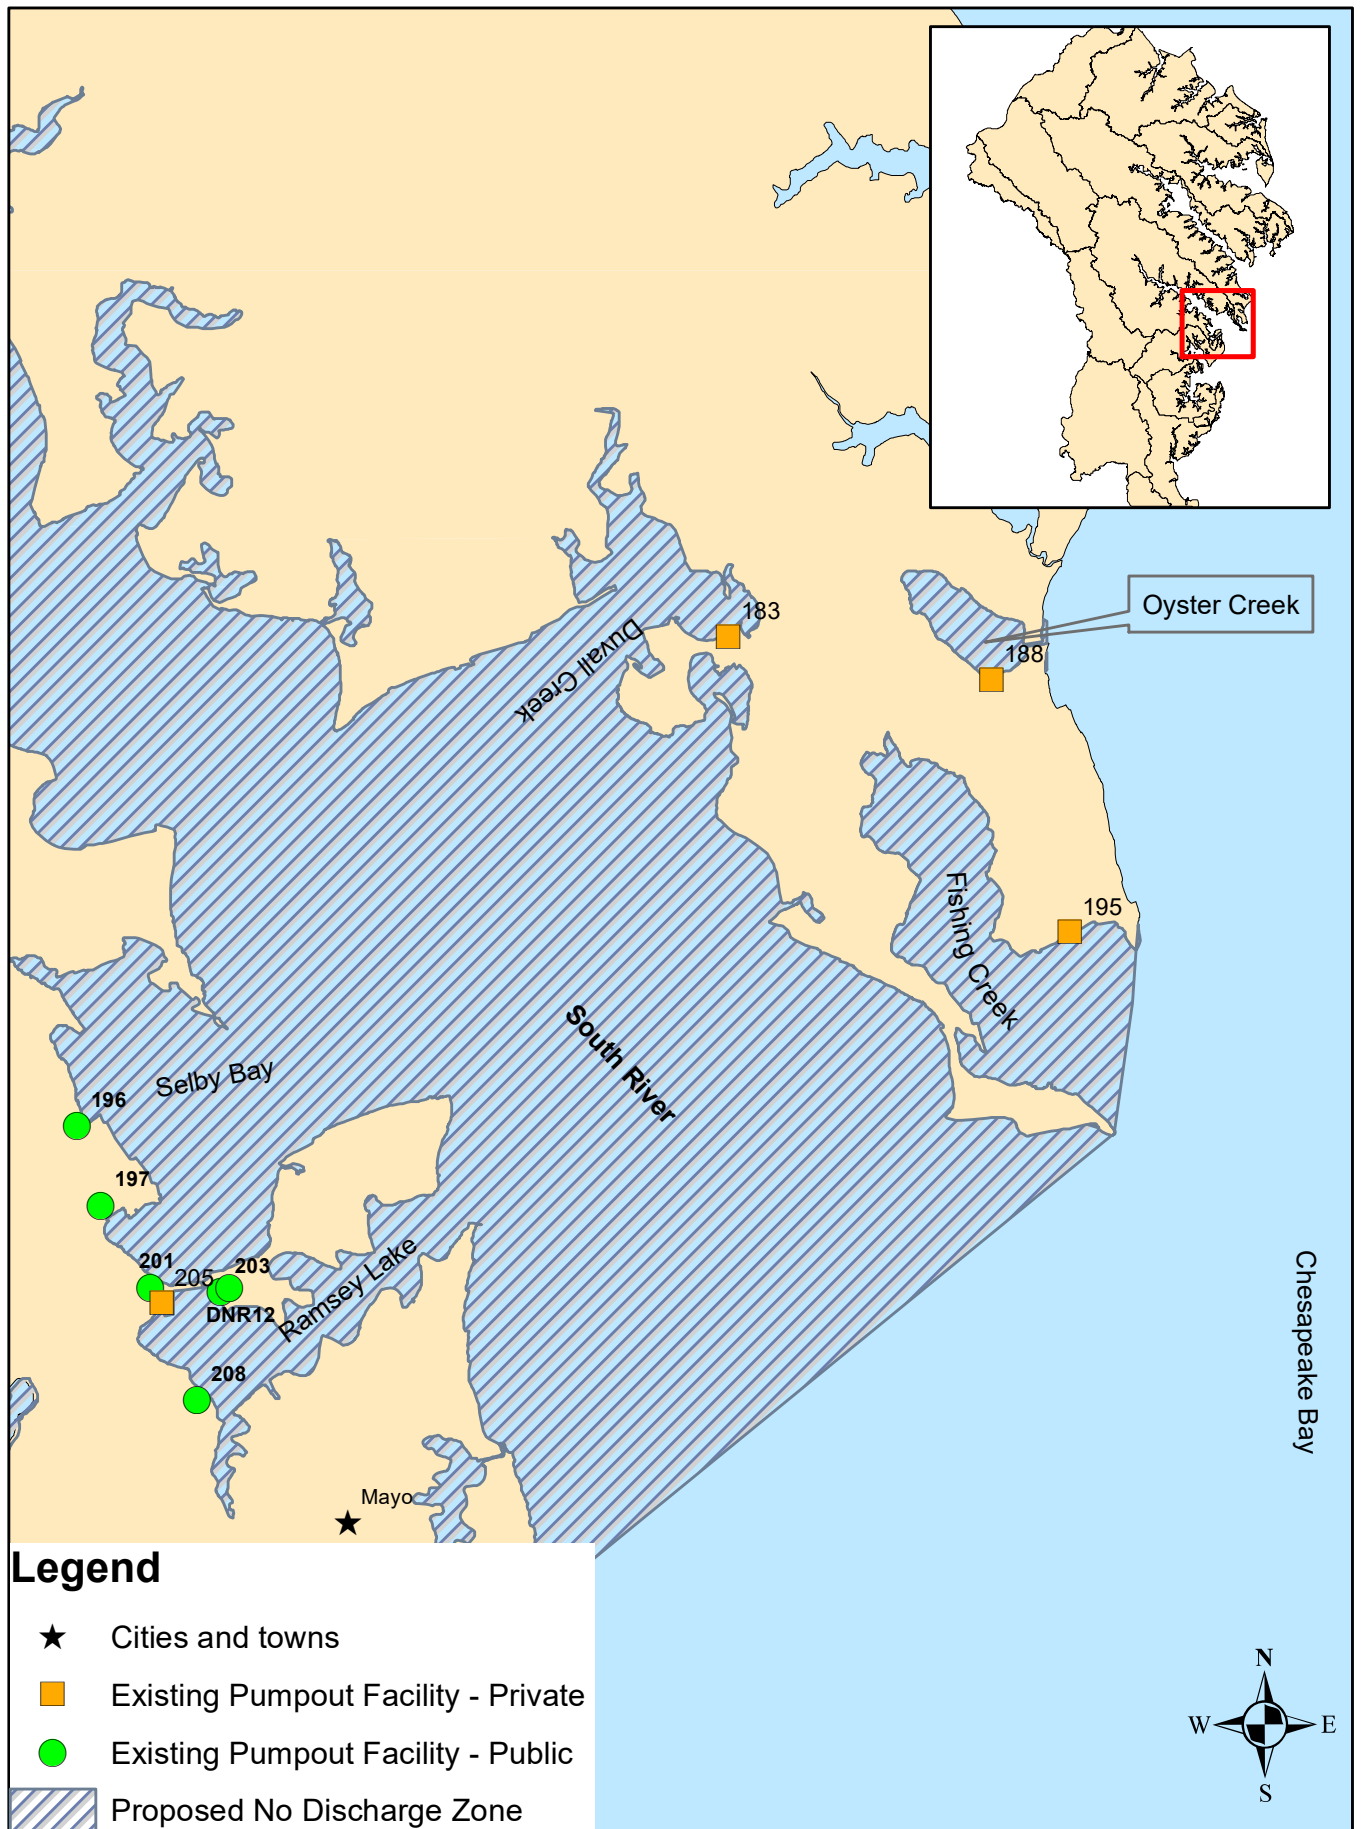

Map 6: South River Area

Marinas with Pumpouts: MAP 6

River	Creek	Marina	Map Code	Lat (N)	Long (W)	Phone #	Address	City	Slips	Pubic/Private	Marina Website
South	Duwall	Fishing Creek Farms CyM	183	38°55'38.9"	76°28'47.0"		1222 Cherry Tree Lane	Annapolis	26	Private	www.fishingcreekfarm.org
South	Fishing	Arundel OTB CyM	195	38°55'08.6"	76°27'48.9"	443 253 0596	PO Box 4665	Annapolis	12	Private	www.arundelonthebay.org
South	Oyster	Oyster Harbor Ramp	188	38°55'33.6"	76°27'56.0"	410 280 8999	PO Box 3174	Annapolis	0	Private	www.oysterharbor.org
South	Ramsay Lake	Turkey Point Marina	203	38°54'04.7"	76°30'23.4"	410 798 1369	1107 Turkey Point Rd	Edgewater	100	Public	www.turkeypointmarina.com
South	Ramsay Lake	Mayo Ridge Marina	208	38°53'49.7"	76°30'29.4"	410 798 1952	1293 Mayo Ridge Rd	Edgewater	68	Public	
South	Ramsay Lake	Norris Marina	DNR12	38°54'04.7"	76°30'22.4"	410 320 1628	1111 Turkey Point Road	Edgewater	55	Public	www.norrismarinaslips.com
South	Ramsay Lake	South River Marina	205	38°54'02.7"	76°30'35.6"	410 798 6060	1061 Turkey Point Rd	Edgewater	48	Private	www.southrivermarina.com/home2.htm
South	Selby Bay	Selby Bay Yacht Basin	196	38°54'29.0"	76°30'48.9"	410 798 0232	930 Selby Blvd	Edgewater	100	Public	www.selbybaymarina.com
South	Selby Bay	Holiday Pt. Marina #1	197	38°54'16.8"	76°30'41.0"	410 956 2208	3774 Beach Dr Blvd	Edgewater	171	Public	www.holidaypointmarina.com
South	Selby Bay	Anchor Yacht Basin	201	38°54'05.2"	76°30'36.1"	410 269 6674	1048 Turkey Pt Rd	Edgewater	110	Public	www.anchor yachtbasin.com
Rhode	Cadle	Cadle Creek Marina	219	38°52'59.1"	76°30'52.7"	410 798 1915	4159 Cadle Creek Rd	Edgewater	40	Public	
Rhode	Cadle	Casa Rio Marina	216	38°53'13.8"	76°31'00.7"	410 798 4731	4079 Cadle Creek Rd	Edgewater	39	Private	www.casariomarina.com