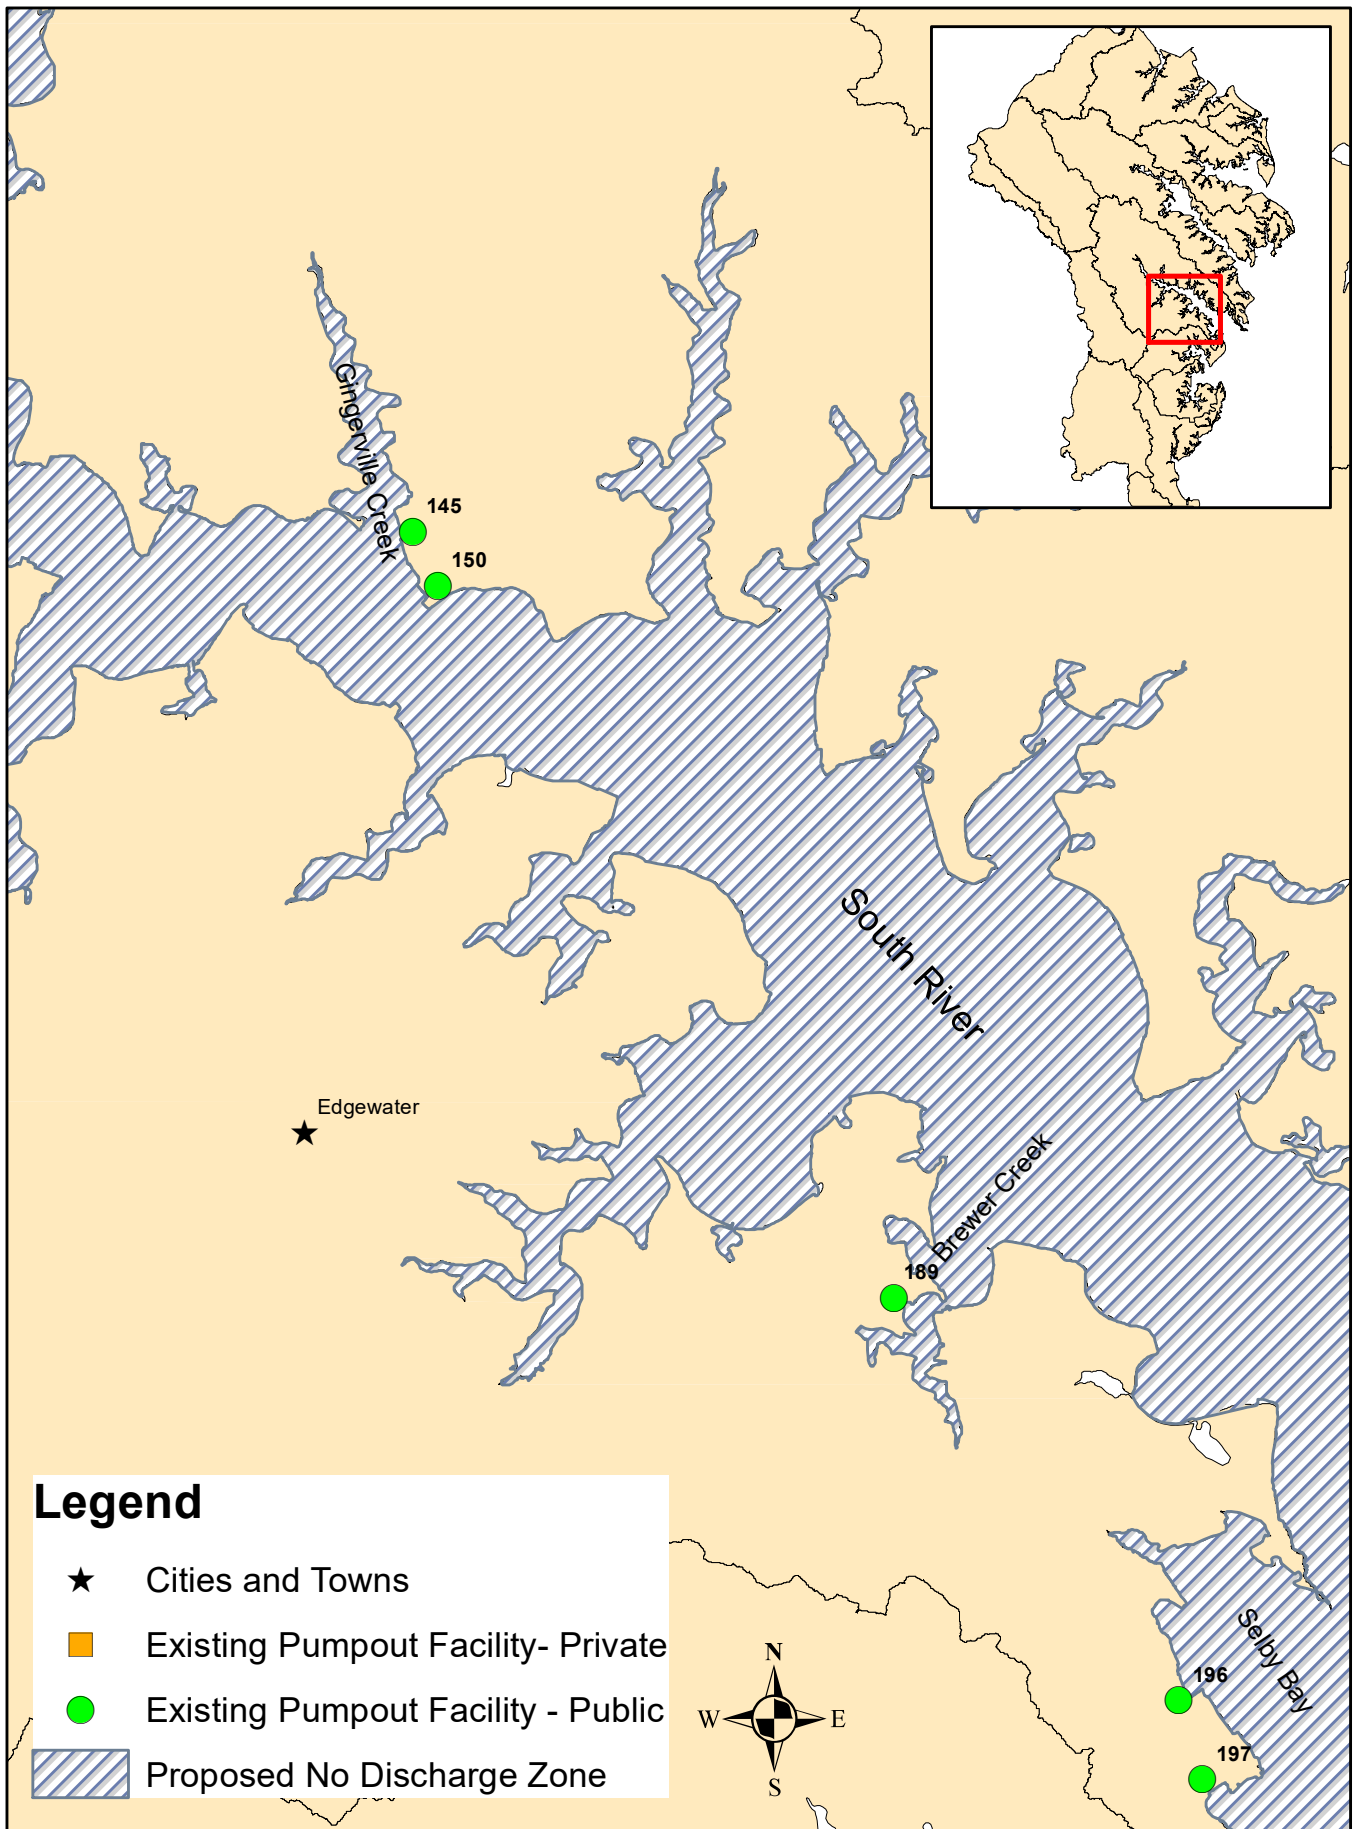

Map 5: South River Area

Marinas with Pumpouts: MAP 5

River	Creek	Marina	Map Code	Lat (N)	Long (W)	Phone #	Address	City	Slips	Pubic/Private	Marina Website
South	Brewer	Pocahontas Marina	189	38°55'27.4"	76°31'43.5"	410 798 7082	3365 Pocahontas Dr	Edgewater	47	Public	www.pocahontasmarina.com
South	Gingerville	Oak Grove Marina	145	38°57'22.4"	76°33'10.2"	410 266 6696	2820 Solomons Island Rd	Edgewater	136	Public	www.boatoakgrove.com
South	River Direct	Liberty Yacht Club	150	38°57'11.8"	76°33'09.4"	410 266 5633	64 Old South River Rd	Edgewater	320	Public	www.libertymarina.com
South	Selby Bay	Selby Bay Yacht Basin	196	38°54'29.0"	76°30'48.9"	410 798 0232	930 Selby Blvd	Edgewater	100	Public	www.selbybaymarina.com
South	Selby Bay	Holiday Pt. Marina #1	197	38°54'16.8"	76°30'41.0"	410 956 2208	3774 Beach Dr Blvd	Edgewater	171	Public	www.holidaypointmarina.com