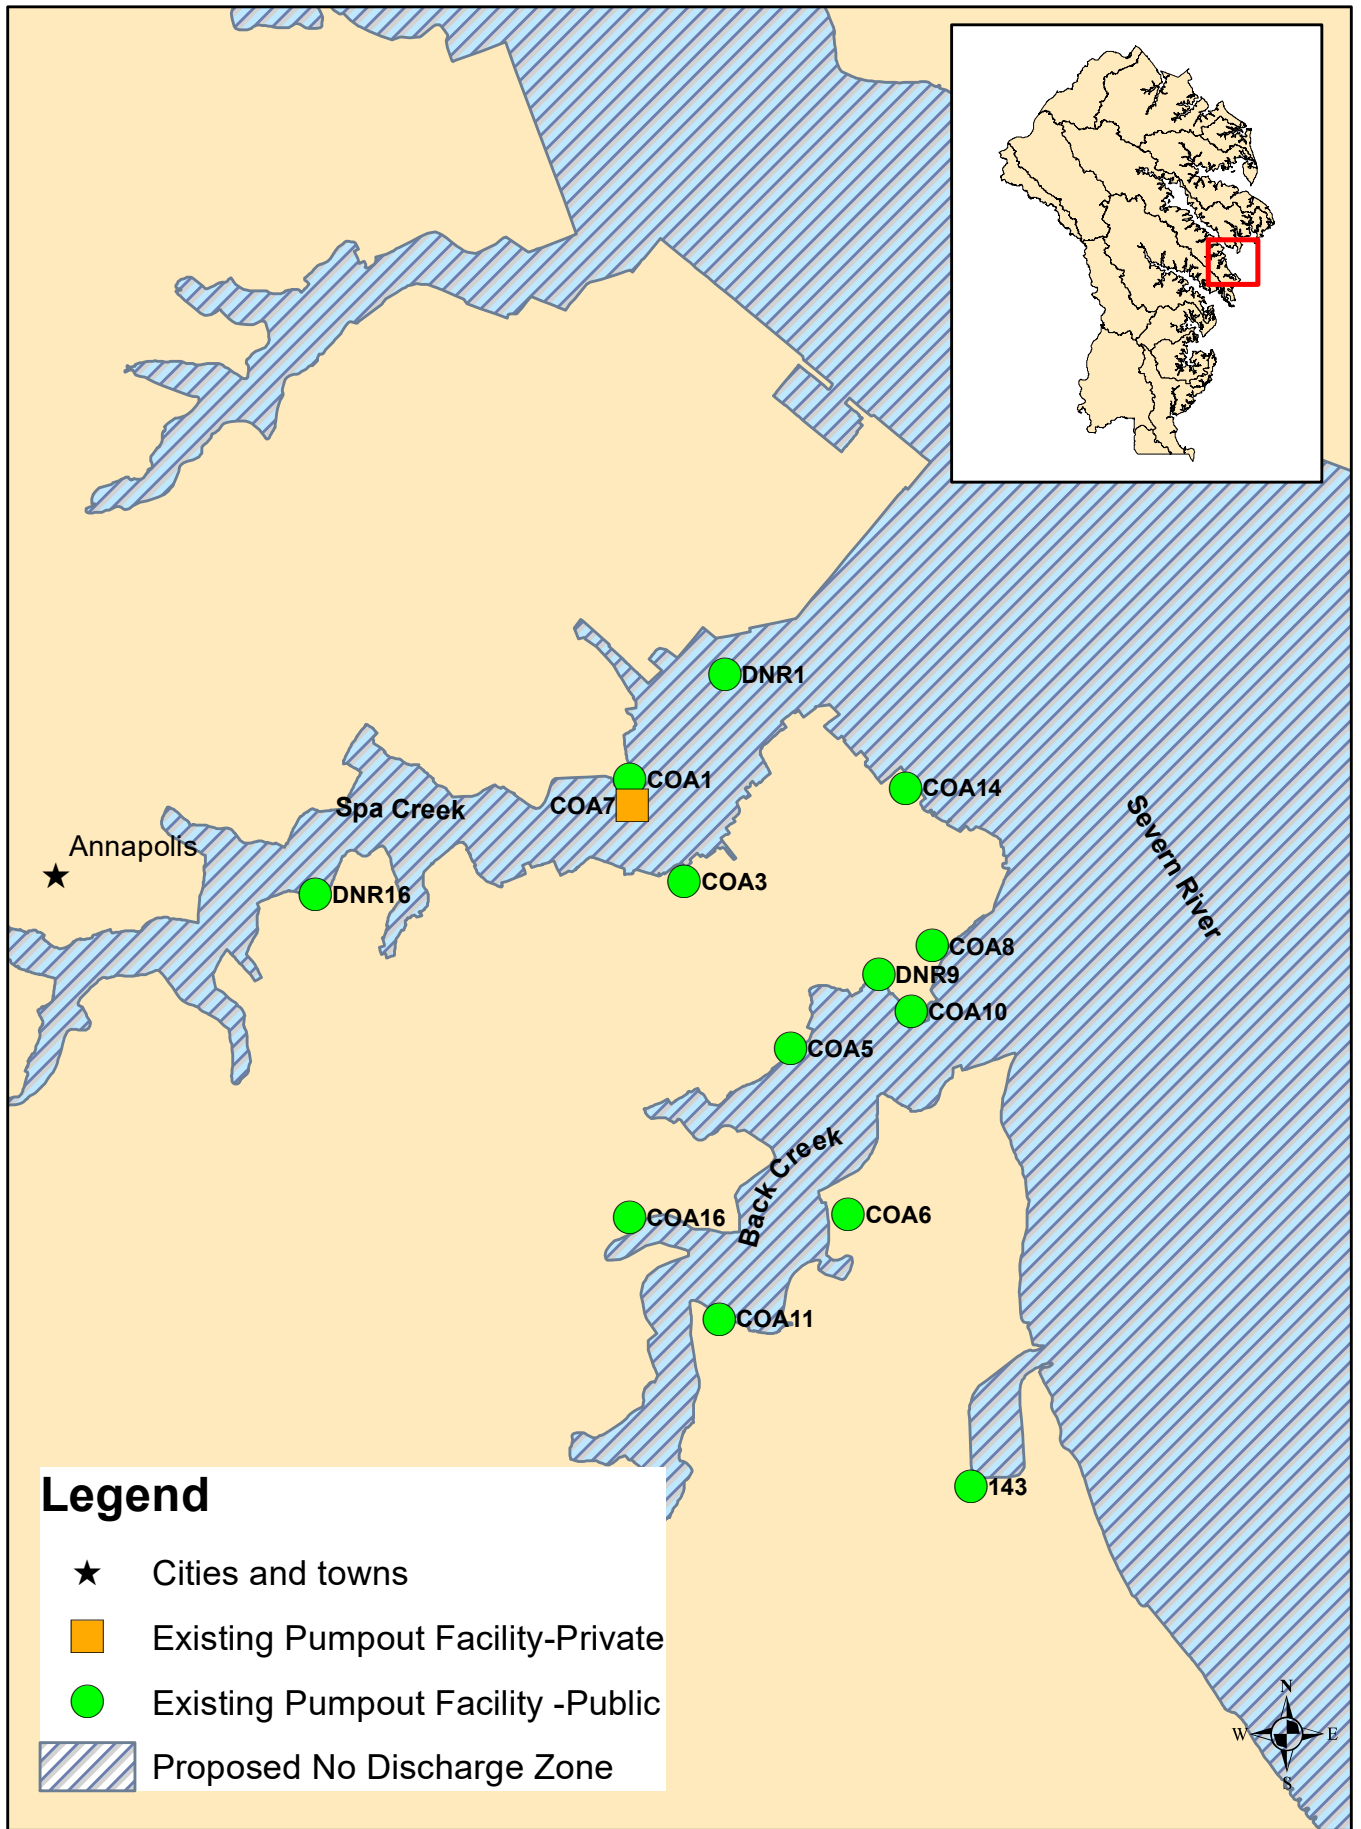

# Map 4: Annapolis Area

## Legend

- ★ Cities and towns
- Existing Pumpout Facility-Private
- Existing Pumpout Facility -Public
- Proposed No Discharge Zone

0 0.5 1 Miles